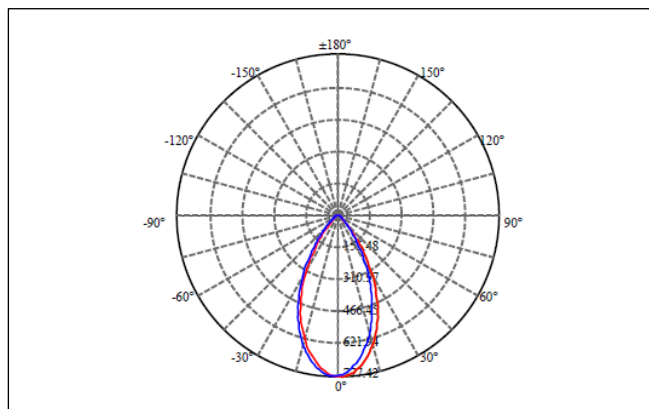

Cone Illuminance Diagram:

Diagram for RUL0740-01 in 4,000K. Other diagrams available on request

Polar Intensity Diagram:

Diagram for RUL0740-01 in 4,000K. Other diagrams available on request