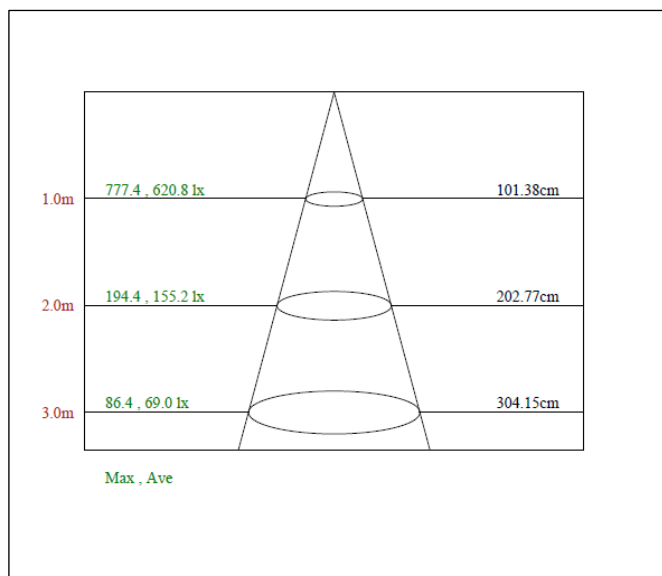

Cone Illuminance Diagram:

Diagram for RUL0740-01 in 4,000K. Other diagrams available on request

Polar Intensity Diagram:

Diagram for RUL0740-01 in 4,000K. Other diagrams available on request