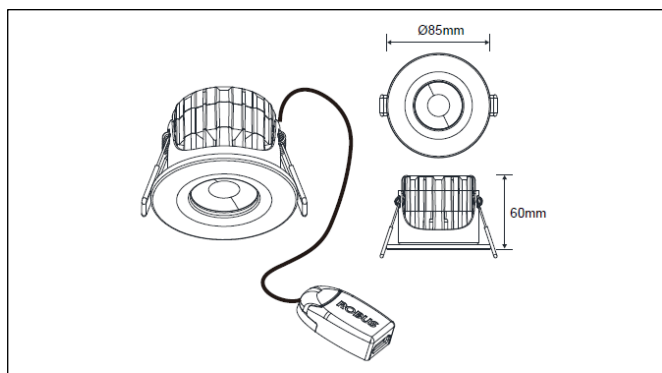

Construction:

Polycarbonate trim and LEDchroic lens optic
Die-cast aluminium heatsink
Pressed steel and polycarbonate body
Spring steel ceiling fixing springs with PVC protectors

Features:

- Wide range of variants
- Quality construction materials:
 - Padded spring steel ceiling retaining springs
 - Aluminium heat sink
 - Interchangeable moulded polycarbonate trims
 - Robus precision LEDchroic lens
- Utilises:
 - High quality, independently tested, LM80 SMD or COB LED's
 - Industry standard TM21 extrapolation method to accurately determine Rated LED Life
 - LM79 testing to produce accurate lighting design files
- Integral State of the Art electronic dimmable driver
- Solid State technology with no heat filaments or electrodes
- IP65 rated
- Fire, Moisture and Acoustic rating tested
- Low profile body design
- Robus 3 pole connector with two push-in spring terminals per pole and cable restraint

DOWNLIGHTS

ULTIMUM 5W, 7W AND 7W CCT SELECTABLE FIRE RATED DOWNLIGHT

Product Code:	RUL0530-01	RUL0540-01	RUL0730-01	RUL0740-01	RUL07X0-01
Comparable to:	50W halogen	50W halogen	50W LV halogen	50W LV halogen	50W LV halogen
Total Power (W):	4.7	4.7	6.7	6.7	6.6/6.3/6.6
Total Light Output (lm):	410	440	630	660	500/600/540
Efficacy (lm / cctW):	87	94	94	99	78/96/83
Rated LED Life (hrs):	30,000	30,000	30,000	30,000	30,000
Warranty (yrs):	3	3	3	3	3
Illuminance at 1m (lx):	390	420	750	770	640/760/680
Beam Angle (deg):	60	60	60	60	60
CCT (K):	3,000	4,000	3,000	4,000	3,000/4,000/6,000
CRI (Ra):	80	80	80	80	80
Ingress Protection (IP):	65	65	65	65	65
Operating Temperature (°C):	-20 ≥ +40	-20 ≥ +40	-20 ≥ +40	-20 ≥ +40	-20 ≥ +40
Power Factor (PF):	0.9	0.9	0.9	0.9	0.9
Diameter (mm):	85	85	85	85	85
Cut Out (mm):	72	72	72	72	72
Depth (mm):	60	60	60	60	60
Projection (mm):	3	3	3	3	3
Box Qty:	1	1	1	1	1
Weight (kg):	0.23	0.23	0.25	0.25	0.25