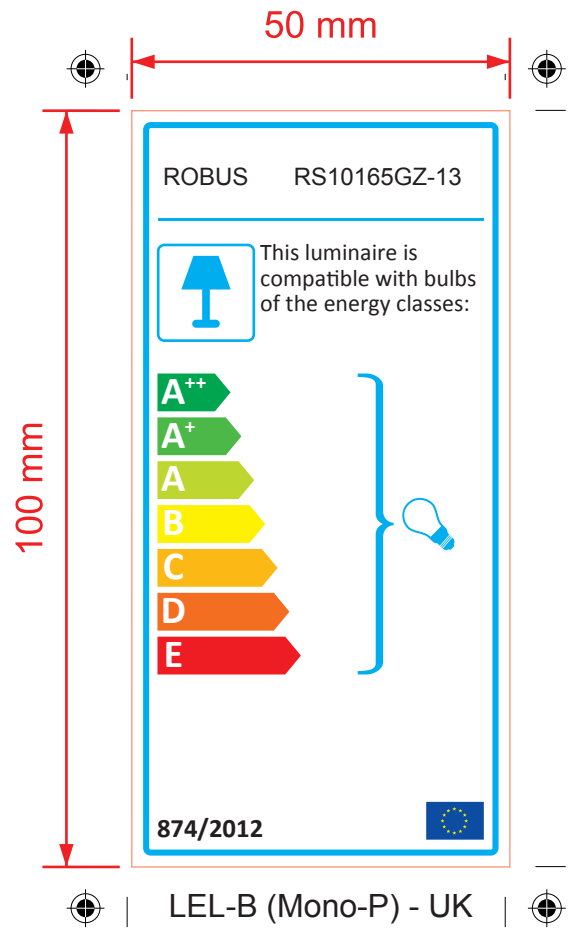

LEL-B (Mono-L) - UK
50mm x 100mm

LEL-B (Mono-P) - UK
100mm x 50mm