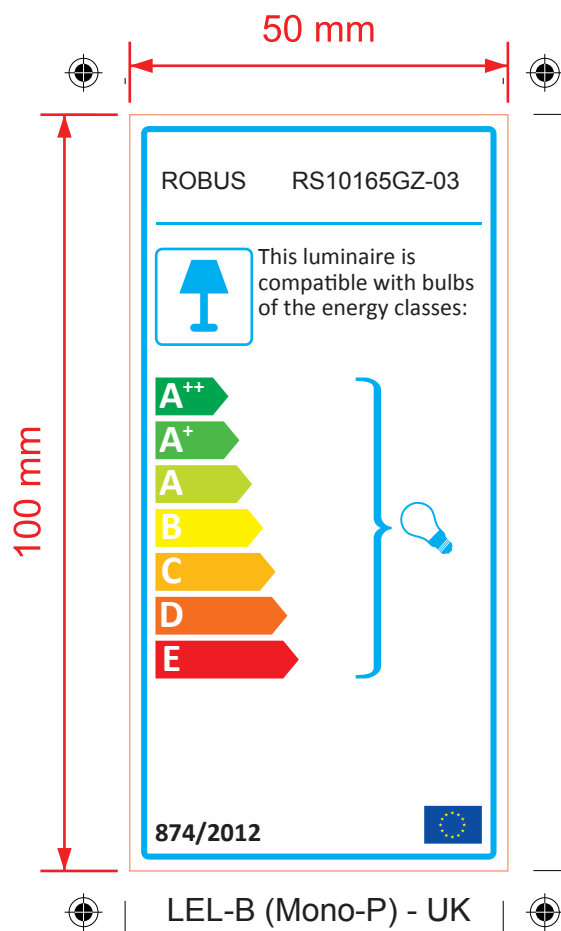

LEL-B (Mono-L) - UK
50mm x 100mm

LEL-B (Mono-P) - UK
100mm x 50mm