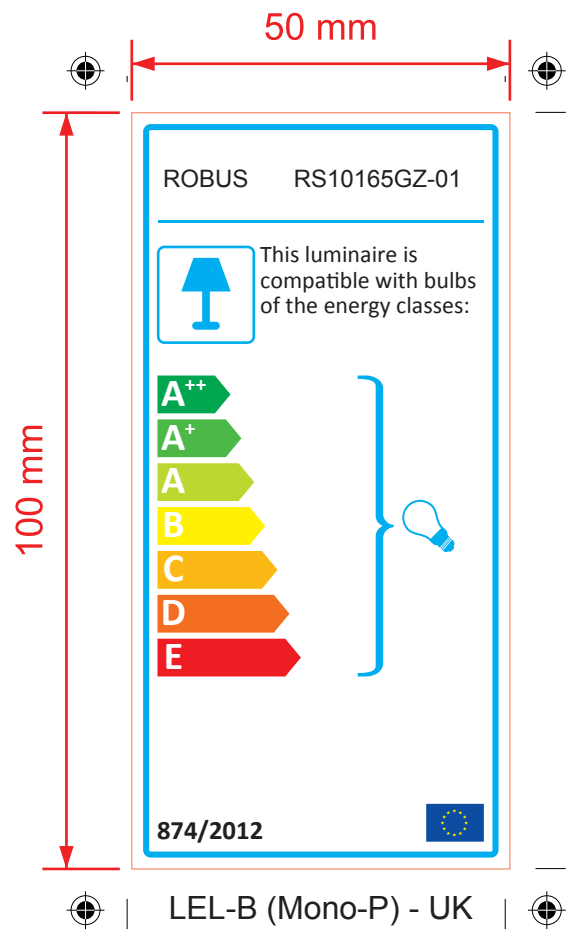

LEL-B (Mono-L) - UK  
50mm x 100mm

LEL-B (Mono-P) - UK  
100mm x 50mm