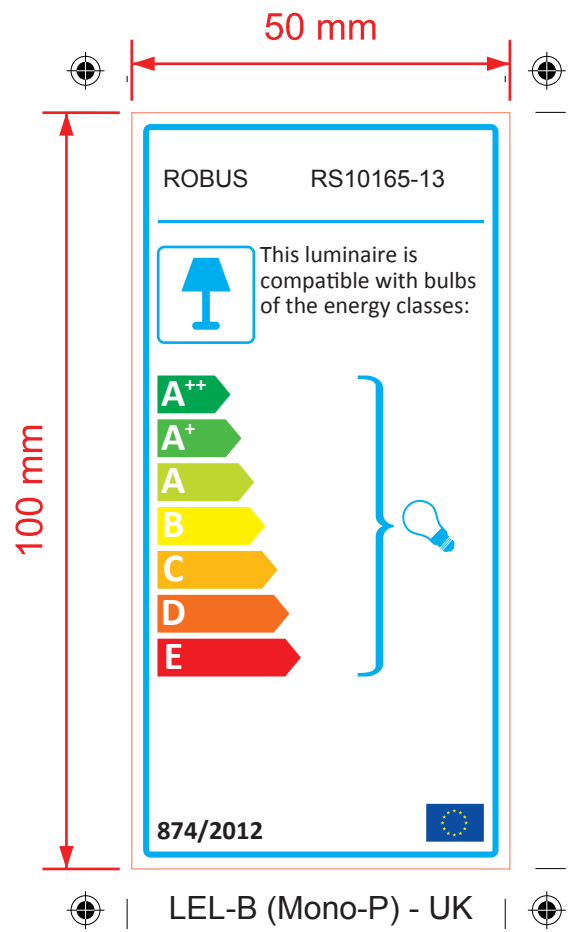

LEL-B (Mono-L) - UK
50mm x 100mm

LEL-B (Mono-P) - UK
100mm x 50mm