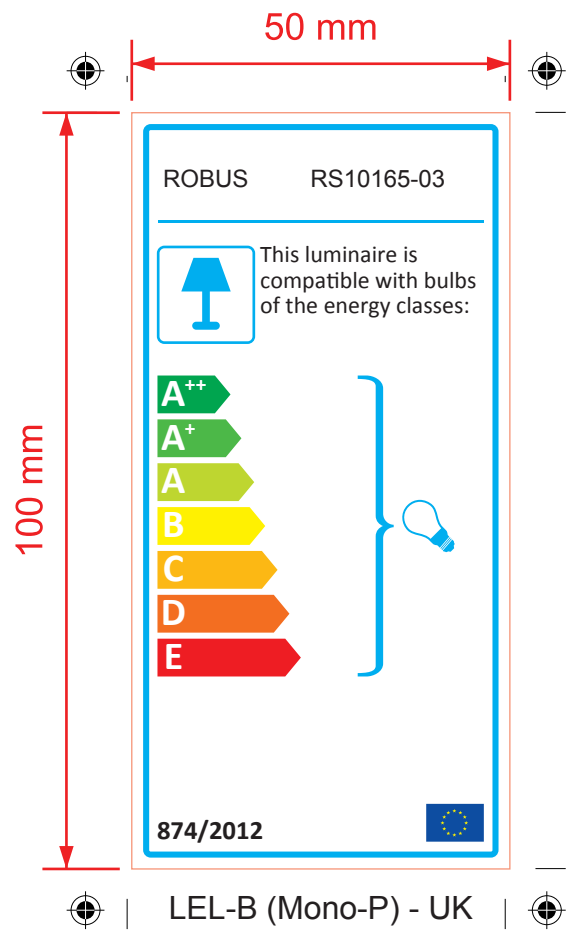

LEL-B (Mono-L) - UK  
50mm x 100mm

LEL-B (Mono-P) - UK  
100mm x 50mm