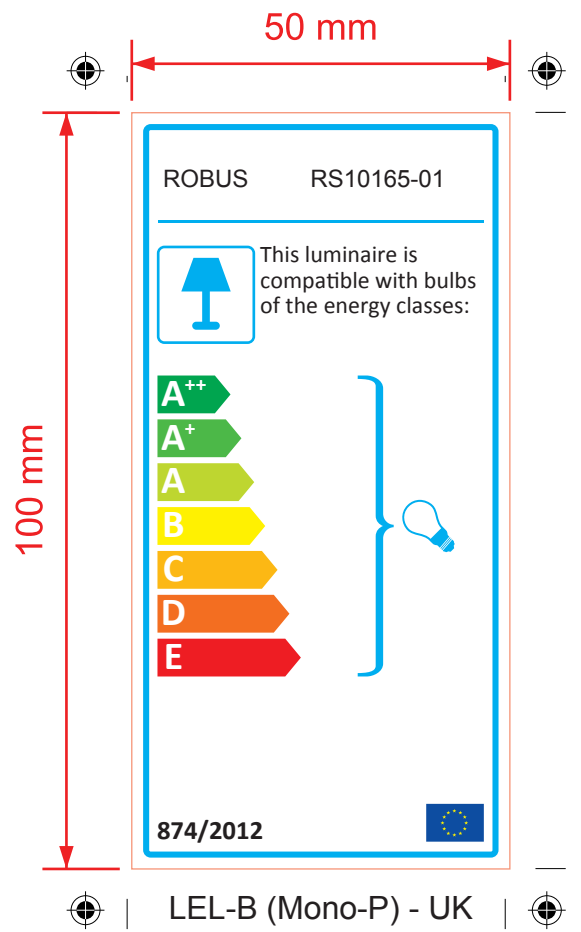

LEL-B (Mono-L) - UK
50mm x 100mm

LEL-B (Mono-P) - UK
100mm x 50mm