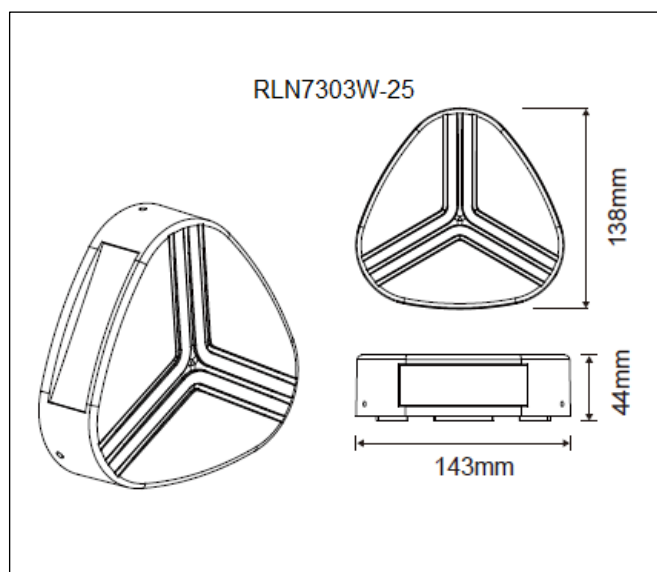

- No separate enclosure required for power supply

- Is cool to touch so will not burn if touched
- Does not attract most flying insects

- Not adversely affected by hot and cold temperature extremes

- Makes for easy fixing onto uneven, pebble dash or rendered walls without stressing the aluminium

- No internet registration or forms to be filled in

OUTDOOR

ROBUS®

LUNAR 7W LED, 2 & 3 WINDOW PATH-FINDER LIGHTS IP54 RATED, 3,000K, DARK GREY

Product Code:	RLN7302W-25	RLN7303W-25
Comparable to LV Halogen (W):	20	20
Total Power (W):	7.2	7.1
Total Light Output (lm):	310	310
Efficacy (lm / cctW):	43	44
Rated LED Life (hrs):	30,000	30,000
Warranty (yrs):	3	3
Beam Angle (deg):	110	360
CCT (K):	3,000	3,000
CRI (Ra):	80	80
Ingress Protection (IP):	54	54
Impact Rating (IK):	06	06
Operating Temperature (°C):	-20 ≤ Ta ≤ +40	-20 ≤ Ta ≤ +40
Operating Voltage (Vac):	220-240	220-240
Power Factor (PF):	0.9	0.9
Height (mm):	63	44
Width (mm):	NA	143
Diameter (mm):	145	NA
Depth (mm):	NA	138
Box Qty:	1	1
Weight (kg):	0.54	0.55