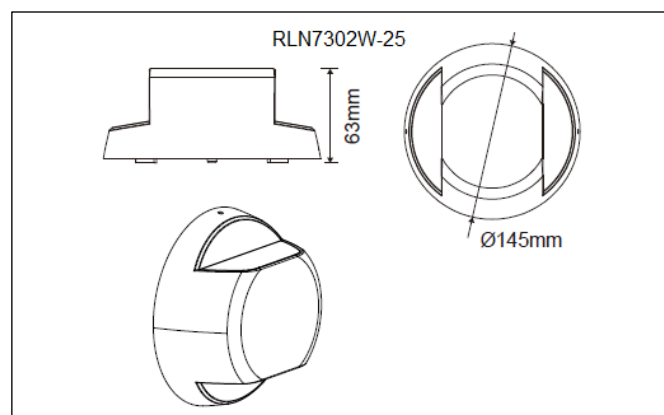

- No internet registration or forms to be filled in

OUTDOOR

ROBUS®

LUNAR 7W LED, 2 & 3 WINDOW PATH-FINDER LIGHTS IP54 RATED, 3,000K, DARK GREY

Product Code:	RLN7302W-25	RLN7303W-25
Comparable to LV Halogen (W):	20	20
Total Power (W):	7.2	7.1
Total Light Output (lm):	310	310
Efficacy (lm / cctW):	43	44
Rated LED Life (hrs):	30,000	30,000
Warranty (yrs):	3	3
Beam Angle (deg):	110	360
CCT (K):	3,000	3,000
CRI (Ra):	80	80
Ingress Protection (IP):	54	54
Impact Rating (IK):	06	06
Operating Temperature (°C):	-20 ≤ Ta ≤ +40	-20 ≤ Ta ≤ +40
Operating Voltage (Vac):	220-240	220-240
Power Factor (PF):	0.9	0.9
Height (mm):	63	44
Width (mm):	NA	143
Diameter (mm):	145	NA
Depth (mm):	NA	138
Box Qty:	1	1
Weight (kg):	0.54	0.55