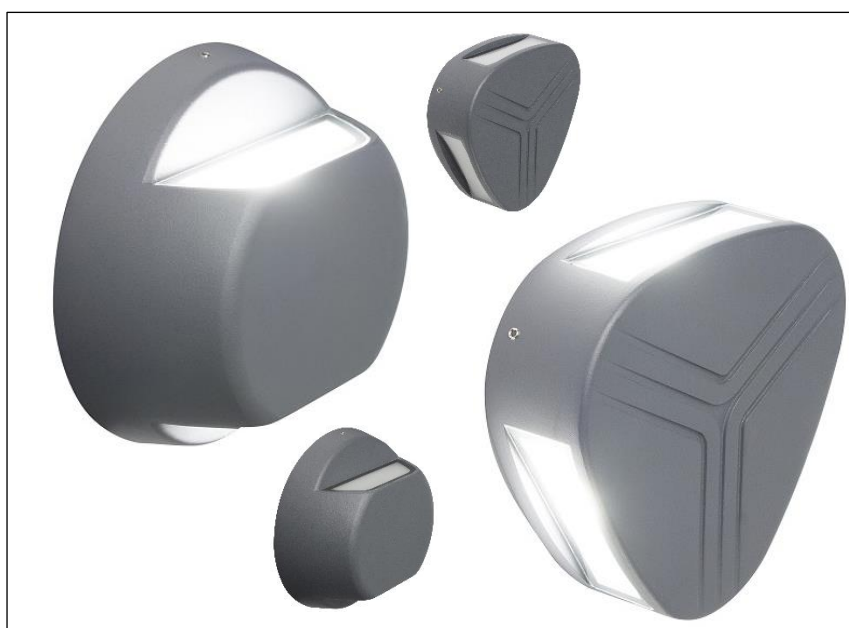

OUTDOOR

ROBUS®

LUNAR 7W LED, 2 & 3 WINDOW PATH-FINDER LIGHTS IP54 RATED, 3,000K, DARK GREY

These attractive looking LED wall lights not only provide functional light for paths and walkways, but also great effect lighting to enhance a buildings lower façade. They also use very little energy thereby contributing to reducing CO² emissions and a buildings Carbon Footprint

Construction:

Die-cast aluminium main body housing and cover
Dark grey powder coated finishing process
Opal glass diffusers
Stainless steel cover screws
Aluminium/FR-4 PCB

Features:

- Two or three window designs
- Diecast aluminium housing with dark grey powder coated finish using an electrophoresis process
- Impact rating of IK08
- Stainless steel cover retaining screws

- Opal glass light emitting windows
- Utilises high quality Osram SMD LED's
 - High lumen output
 - Low power consumption
 - Long Rated LED Life

- High quality, high CRI warm white light
- Solid State Technology

- Provide a low glare uniform spread of light

- LED replacement for traditional Halogen
 - Provides comparable light output
 - High efficacy for massive energy savings
 - No inconvenient lamp failures

- Provides a subtle ambience lighting effect
- "Instant on" to ensure immediate visibility
- Rugged with no filaments to prematurely fail
- Compatible with PIR, photocell & microwave switching without compromise to LED life