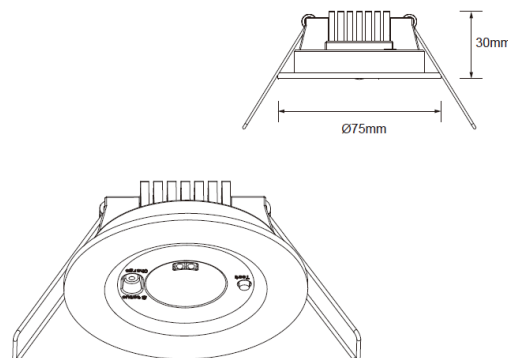

PLEASE NOTE: INFORMATION IN THIS DOCUMENT MAY BE SUBJECT TO CHANGE WITHOUT PRIOR NOTICE

IRE: TEL: +353 1 709 9000
UK: TEL: 0800 973 220
AUS: TEL: +61 7 3890 5444
NZ: TEL: +64 03 668 5285

WEB: ROB.US.COM
WEB: ROB.US.COM
WEB: ROB.US.COM.AU
WEB: ROB.USLED.CO.NZ

LED GROUP EUROPE · AUSTRALIA · NEW ZEALAND · ASIA · MIDDLE EAST · AFRICA