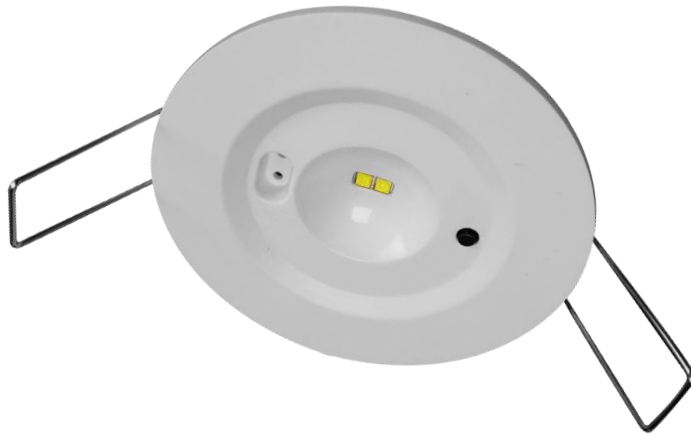

ROBUS®

EMERGENCY

CARINA Emergency Downlight 2W, IP20

PRODUCT INFORMATION DOCUMENT

FEATURES

- Selectable between Manual Test facility and Self Test facility that fully automates testing and maintenance process
- High lumen output, suitable for greater mounting heights
- LiFePO4 battery technology provides fast charge, a high number of charge/discharge cycles and a 3 hour emergency light output

CONSTRUCTION

- Polycarbonate housing
- High power OSRAM LEDs
- Spring steel spring clips

	RCN4STO-01
Comparable to:	35W halogen
Total Power (W):	2.4
Total Light Output (lm):	NA
Total Emergency Light Output (lm):	320
Efficacy (lm/cctW):	NA
IP:	20
Operation Temperature (°C)	0 ≤ Ta ≤ +40
Lux at 1m (lux):	NA
Emergency Lux at 1m (lux):	100
Inrush Current:	25A/1ms
CCT (K):	6500
RG Value:	0
Rated Life to L70B50 (Hrs):	NA
Dimensions ØxH (mm):	75x30
Cut Out (mm):	60
Weight (kg):	0.25