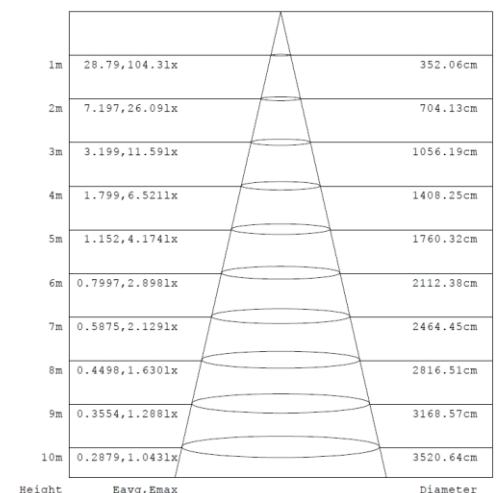

PLEASE NOTE: INFORMATION IN THIS DOCUMENT MAY BE SUBJECT TO CHANGE WITHOUT PRIOR NOTICE

IRE: TEL: +353 1 709 9000
UK: TEL: 0800 973 220
AUS: TEL: +61 7 3890 5444
NZ: TEL: +64 03 668 5285

WEB: ROB.US.COM
WEB: ROB.US.COM
WEB: ROB.US.COM.AU
WEB: ROB.USLED.CO.NZ

LED GROUP EUROPE · AUSTRALIA · NEW ZEALAND · ASIA · MIDDLE EAST · AFRICA