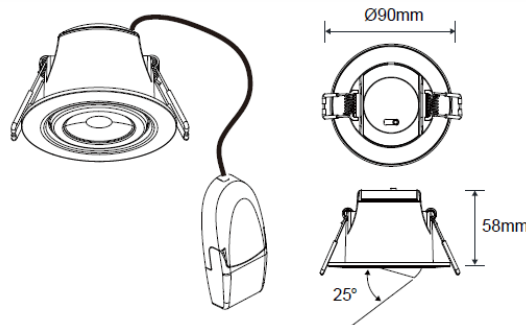

FEATURES

- Fast installation and loop-in/ loop-out with push in connector block
- Can be covered with blown insulation and adhere to RT2012
- 60° tilt allowing direct illumination of specific areas
- Lens construction simulating halogen dichroic lamps
- Dimmable with selected leading and trailing edge dimmers (compatibility list available on the website)

Matt white	RGE6CCT4-11
Matt black	RGE6CCT4-10
Silver	RGE6CCT4-15
Comparable to:	50W halogen
Total Power (W):	5.3/5.3/5.3/5.3
Total Light Output (lm):	450/480/550/540
Total Emergency Light Output (lm):	N/A
Efficacy (lm/cctW):	86/92/105/104
Lux at 1m (lux):	330/360/410/400
Emergency Lux at 1m (lux):	N/A
CCT (K):	2700/3000/4000/6500
IP:	65
Operation Temperature (°C):	-20 ≤ Ta ≤ +40
Inrush Current:	1A/8us
RG Value:	0
L70B50 or the variant:	>60,000
Dimensions ØxD (mm):	90x58
Cut out (mm):	67

Product is certified to all the relevant standards.

Please contact our technical department for market specific compliances.