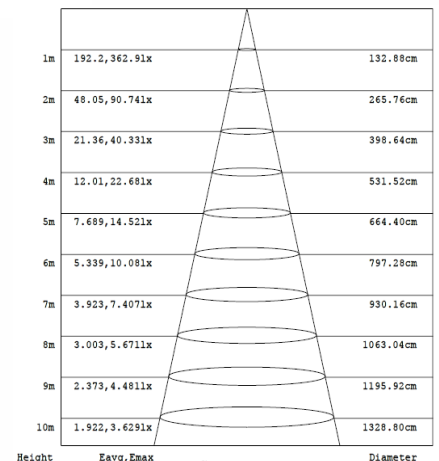

FEATURES

- Fast installation and loop-in/ loop-out with push in connector block
- Can be covered with blown insulation and adhere to RT2012
- 60° tilt allowing direct illumination of specific areas
- Lens construction simulating halogen dichroic lamps
- Dimmable with selected leading and trailing edge dimmers (compatibility list available on the website)

Matt white	RGE6CCT4-11
Matt black	RGE6CCT4-10
Silver	RGE6CCT4-15
Comparable to:	50W halogen
Total Power (W):	5.3/5.3/5.3/5.3
Total Light Output (lm):	450/480/550/540
Total Emergency Light Output (lm):	N/A
Efficacy (lm/cctW):	86/92/105/104
Lux at 1m (lux):	330/360/410/400
Emergency Lux at 1m (lux):	N/A
CCT (K):	2700/3000/4000/6500
IP:	65
Operation Temperature (°C):	-20 ≤ Ta ≤ +40
Inrush Current:	1A/8us
RG Value:	0
L70B50 or the variant:	>60,000
Dimensions ØxD (mm):	90x58
Cut out (mm):	67

Product is certified to all the relevant standards.

Please contact our technical department for market specific compliances.