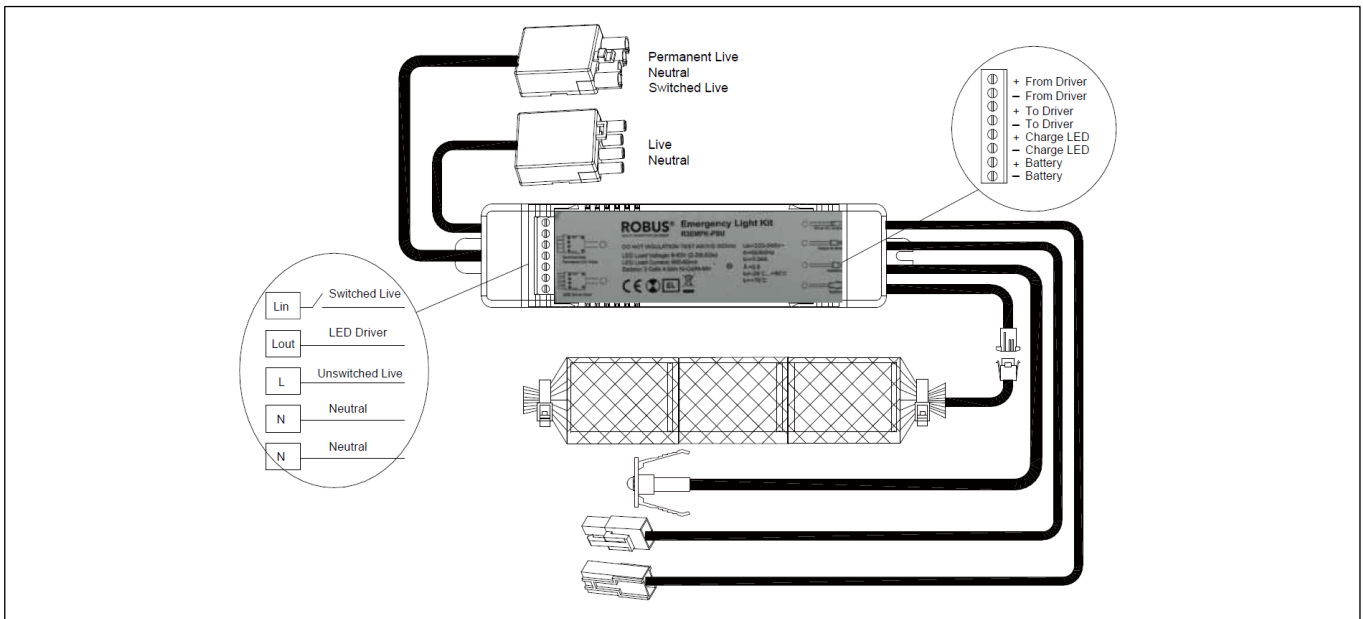

EMERGENCY

ROBUS®

3 HOUR EMERGENCY PACK, WITH SWIFT CONNECTOR, FOR USE WITH 600x600 PANELS AND ETERNITY DOWNLIGHTS

Features

- Suitable for use with SPACE and ATMOS 600x600 LED panels and ETERNITY LED downlights
- Completely plug & play with SPACE and ETERNITY
- Low power consumption
- Provides 3 hour emergency discharge duration
- Wide operating temperature range of -10°C to +40°C

Product Code:	R3EMPK-PSU
Total Power (W):	3
Warranty (yrs):	3
Ingress Protection (IP):	20
Operating Temperature (°C):	-10 ≤ Ta ≤ +40
Operating Voltage (Vac):	220-240
Power Factor (PF):	0.9
Length (mm):	160
Width (mm):	38
Depth (mm):	28
Box Qty:	1
Emergency Pack Weight (kg):	0.23
Battery Pack Voltage (Vdc):	3.6
Battery Pack Capacity (Ah):	4.5
Charging Time (h):	24
Discharge Time (h):	3